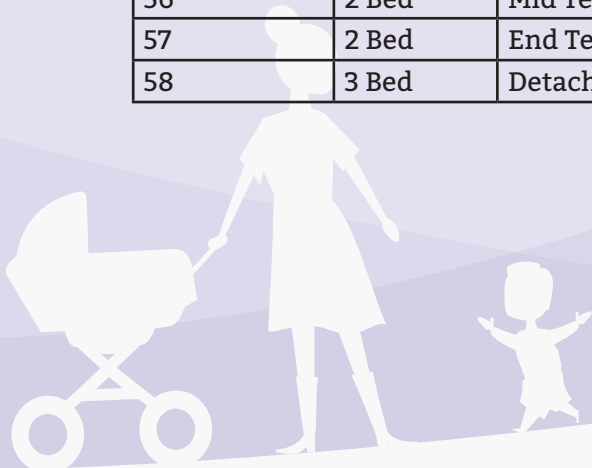

WYMONDHAM - NORFOLK

Accommodation Schedule

HILLVALE
HOMES

CRAFTED WITH VISION

House No.	House Type	Property Type	Total Sq Ft.
34	3 Bed	Semi-Detached House	1044
35	3 Bed	Semi-Detached House	1044
36	3 Bed	Semi-Detached House	1044
37	3 Bed	Semi-Detached House	1044
38	3 Bed	Semi-Detached House	1044
39	3 Bed	Semi-Detached House	1044
40	3 Bed	Semi-Detached House	1044
41	4 Bed	Detached House	1313
42	4 Bed	Detached House	1313
43	4 Bed	Detached House	1313
44	4 Bed	Detached House	1313
45	3 Bed	Semi-Detached House	1076
46	3 Bed	Semi-Detached House	1098
47	3 Bed	Semi-Detached House	1076
48	3 Bed	Semi-Detached House	1076
49	3 Bed	Detached House	1076
50	3 Bed	Detached House	1076
51	3 Bed	Detached House	1076
52	2 Bed	End Terrace House	797
53	2 Bed	Mid Terrace House	797
54	2 Bed	End Terrace House	797
55	2 Bed	End Terrace House	797
56	2 Bed	Mid Terrace House	797
57	2 Bed	End Terrace House	797
58	3 Bed	Detached House	1076